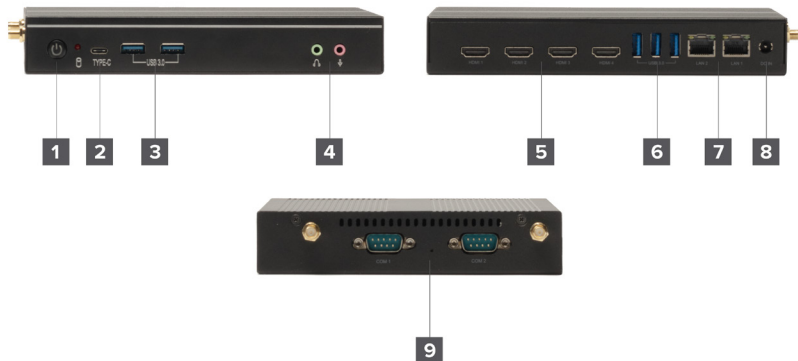

K115

The K115 is the next generation of Windows 11 signage player.
Featuring a 13th Generation Intel CPU, quad display output, RTC
power scheduling, and super-fast dual 2.5Gb LAN with optional 4G/
LTE support.

Physical	
In the box	K115 system Power supply 2 x Antenna VESA mounting bracket
Dimensions	1190mm x 148mm x 30mm
Weight	1.4kg

Environment	
Operating Temperature	-5°C to 45°C
Operating Humidity	10% to 90% non-condensing
Storage Temperature	-20°C to 70°C
Storage Humidity	5% to 95% non-condensing

Connectivity	
Networking	Dual 2.5Gb LAN WiFi/BT or 4G/LTE - Optional
Front IO	1 x USB 3.1 (Type-C) 2 x USB 3.0 (Type-A) 2 x 3.5mm audio (1 x Line-out, 1 x Microphone)
Side IO	2 x DB-9 RS232
Rear IO	3 x USB 3.0 (Type-A) 4 x HDMI 1.4 2 x RJ45 1 x D/C in

Certifications	
Certifications	CE RoHS FCC

Ports & Resolutions

Ports & Slots			
1.	Power Button	6.	USB 3.0 (Type-A)
2.	USB 3.1 (Type-C)	7.	RJ45
3.	USB 3.0 (Type-A)	8.	D/C in
4.	3.5mm audio (1 x Line-out, 1 x Microphone)	9.	DB-9 RS232
5.	HDMI 1.4		