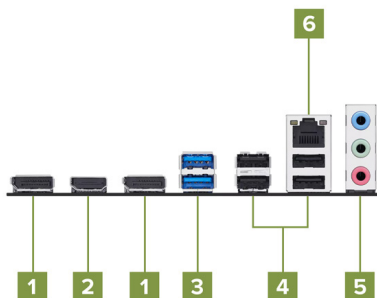

Aspect Mini

Aspect Mini is a highly configurable Small Form Factor PC designed to handle everything from student work to high-performance CAD, video editing, and gaming. Choose the exact spec you need to match your workload.

Highly
Configurable

Expandable
Graphics

Brandable

Security Features

Specification Ports

Intel LGA 1851

1. HDMI
2. DisplayPort
3. USB 3.2 Gen 2 (Type-A)
4. USB 2.0 (Type-A)
5. 3.5mm audio
6. PS/2 keyboard/mouse combo
7. 1Gb LAN (RJ45)

AMD AM4

1. 2 x USB 3.2 Gen 1 (Type-A)
2. DisplayPort 1.4
3. HDMI 2.1
4. 2 x USB 2.0 (Type-A)
5. 2 x USB 3.2 Gen 1 (Type-A)
6. 3 x 3.5mm audio
7. PS/2 keyboard/mouse
8. VGA / D-Sub
9. 1Gb LAN (RJ45)

AMD AM5

1. HDMI 2.1
2. DisplayPort 1.4
3. 2 x USB 3.2 Gen 1 (Type-A)
4. 4 x USB 2.0 (Type-A)
5. 2 x USB 3.2 Gen 1 (Type-A)
6. 3 x 3.5mm audio
7. VGA / D-Sub
8. PS/2 keyboard/mouse
9. 1Gb LAN (RJ45)

Intel LGA 1851