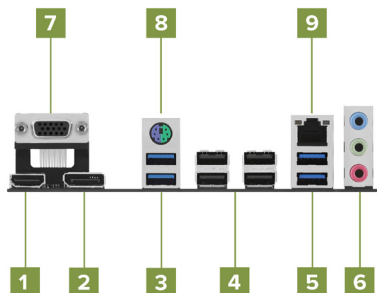

Aspect Mini

Aspect Mini is a highly configurable Small Form Factor PC designed to handle everything from student work to high-performance CAD, video editing, and gaming. Choose the exact spec you need to match your workload.

Highly
Configurable

Expandable
Graphics

Brandable

Security Features

Specification Ports

Intel LGA 1851

1. HDMI
2. DisplayPort
3. USB 3.2 Gen 2 (Type-A)
4. USB 2.0 (Type-A)
5. 3.5mm audio
6. PS/2 keyboard/mouse combo
7. 1Gb LAN (RJ45)

AMD AM4

1. 2 x USB 3.2 Gen 1 (Type-A)
2. DisplayPort 1.4
3. HDMI 2.1
4. 2 x USB 2.0 (Type-A)
5. 2 x USB 3.2 Gen 1 (Type-A)
6. 3 x 3.5mm audio
7. PS/2 keyboard/mouse
8. VGA / D-Sub
9. 1Gb LAN (RJ45)

AMD AM5

1. HDMI 2.1
2. DisplayPort 1.4
3. 2 x USB 3.2 Gen 1 (Type-A)
4. 4 x USB 2.0 (Type-A)
5. 2 x USB 3.2 Gen 1 (Type-A)
6. 3 x 3.5mm audio
7. VGA / D-Sub
8. PS/2 keyboard/mouse
9. 1Gb LAN (RJ45)

Intel LGA 1851