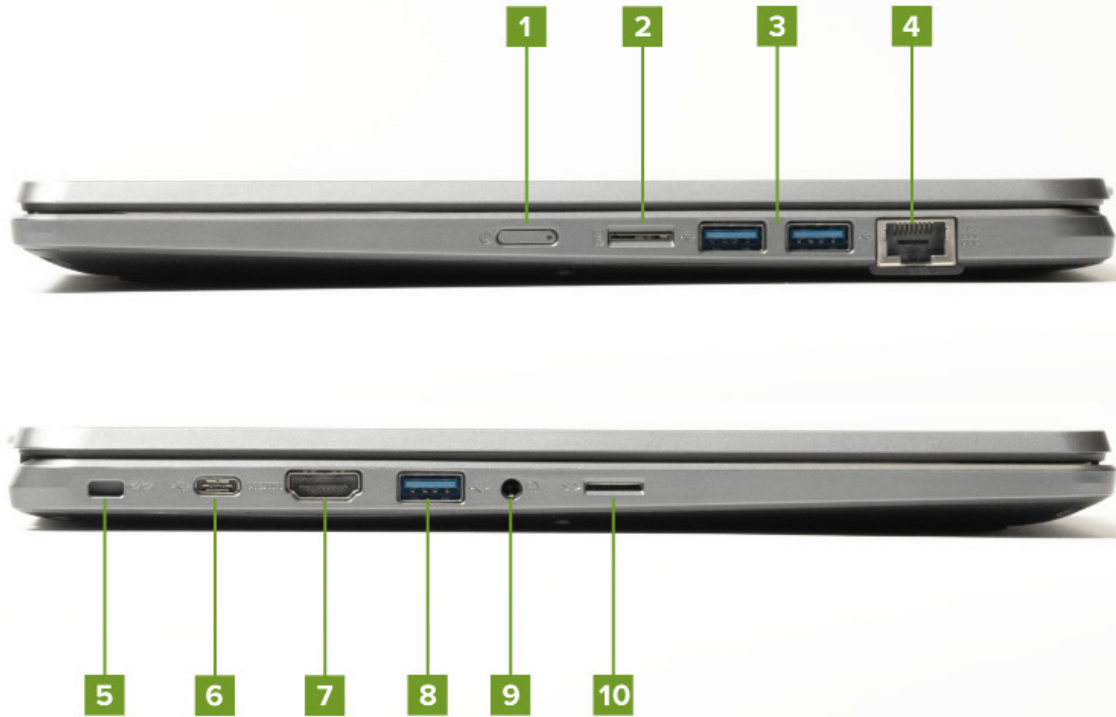

Scores achieved whilst powered by included 65W charger. Scores whilst running on battery power approximately 30% lower.

Ports

Connectivity at your fingertips

1. Power button
2. Micro SIM
3. 2 x USB 3.2 Gen 1 (Type-A)
4. 1Gb LAN (RJ45)
5. Kensington Lock
6. USB 3.2 Gen 2 (Type-C)
7. HDMI 1.4
8. USB 3.2 Gen 1 (Type-A)
9. Audio in/out (3.5mm combo jack)
10. MicroSD reader