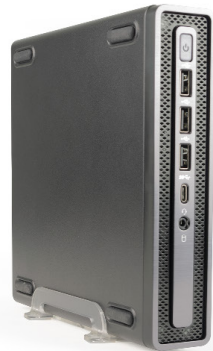

# Aspect Micro

Small but mighty, Aspect Micro delivers desktop class performance in a fraction of the size. With multiple VESA mounting options, this little powerhouse is a great way to retain desk space and breeze through the working day.

Desktop 65W  
CPU

Included VESA  
mount

Small footprint

Dual monitor  
capable

Brandable

Physical	
In the box	Aspect Micro System Base stand VESA mount Power supply with UK C5 cable
Dimensions	198 x 186 x 42 mm
Weight	1.3kg (approx)

Upgrades	
Optional Upgrades	Height-adjustable VESA stand with mini PC mount Y-power cable