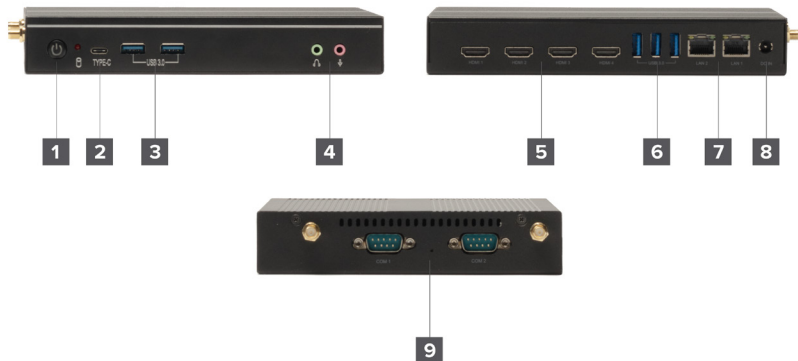

# K115

The K115 is the next generation of Windows 11 signage player. Featuring 13th Generation Intel CPU, quad display output, RTC power scheduling, and super-fast dual 2.5Gb LAN with optional 4G/LTE support.

Physical	
In the box	K115F system Power supply 2 x Antenna VESA mounting bracket
Dimensions	1190mm x 148mm x 30mm
Weight	1.4kg

Environment	
Operating Temperature	-5°C to 45°C
Operating Humidity	10% to 90% non-condensing
Storage Temperature	-20°C to 70°C
Storage Humidity	5% to 95% non-condensing

Connectivity	
Networking	Dual 2.5Gb LAN WiFi/BT or 4G/LTE - Optional
Front IO	1 x USB 3.1 (Type-C) 2 x USB 3.0 (Type-A) 2 x 3.5mm audio (1 x Line-out, 1 x Microphone)
Side IO	2 x DB-9 RS232
Rear IO	3 x USB 3.0 (Type-A) 4 x HDMI 1.4 2 x RJ45 1 x D/C in

# Ports & Resolutions

Ports & Slots			
1.	Power Button	6.	USB 3.0 (Type-A)
2.	USB 3.1 (Type-C)	7.	RJ45
3.	USB 3.0 (Type-A)	8.	D/C in
4.	3.5mm audio (1 x Line-out, 1 x Microphone)	9.	DB-9 RS232
5.	HDMI 1.4		