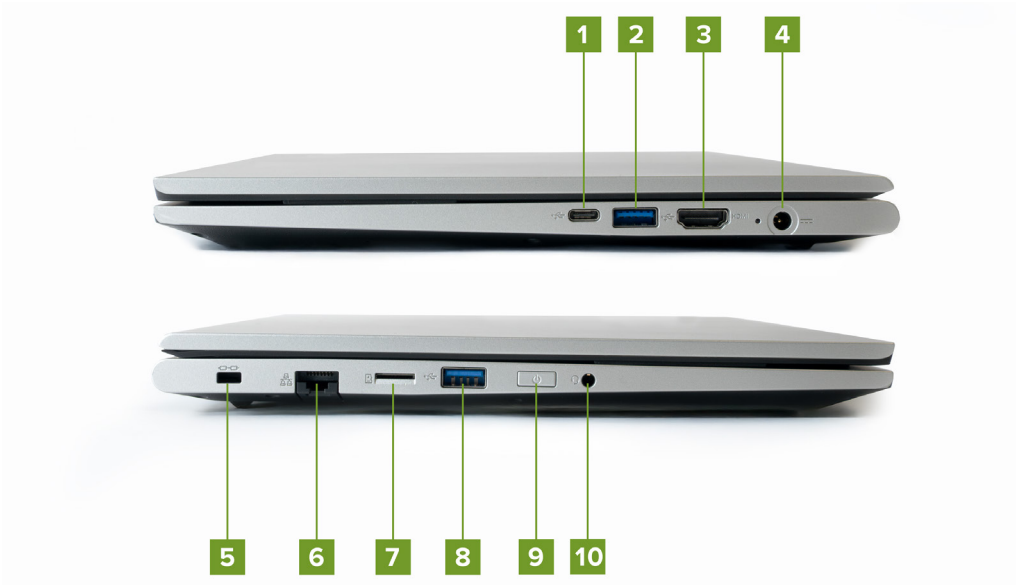

All Day
Battery Life

AMD Ryzen 5

USB-C
Dockable

Wi-Fi 6E

Windows
Hello

Ports

- | | | | |
|----|--|-----|---------------------------------|
| 1. | 1 x USB 3.2 Gen 2 (Type-C) - PD in + DP alt mode | 6. | LAN (RJ45) |
| 2. | USB 3.2 Gen 1 (Type-A) | 7. | MicroSD Reader |
| 3. | HDMI | 8. | USB 3.2 Gen 1 (Type-A) |
| 4. | Power In | 9. | Power button |
| 5. | Kensington Lock | 10. | Audio in/out (3.5mm combo jack) |

Display

Resolution	1920 x 1080 @ 60Hz
Size	14" diagonal
Type	WVA
Brightness	250 Nits
Surface	Matte

Physical

In the box	Thinbook 14 Power Brick Power Cable
Dimensions	324.9 x 219.5 x 20.9 mm
Weight	Net Weight: 1.4Kg (Approx) Gross Weight: 2.2Kg (Approx)